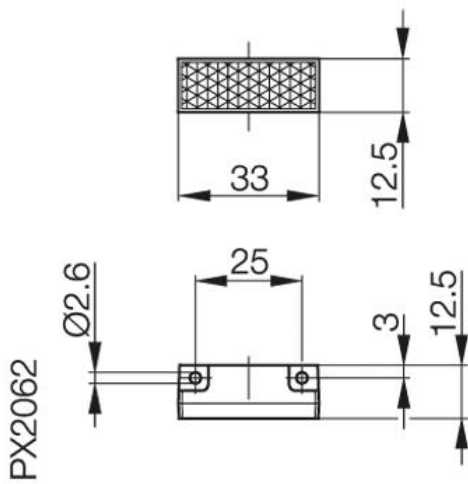

Accessories: Reflector BOS R-29

Common Data

Version	reflector, rectangular
Usable with	for retroreflective
Ambient temperature	0...+50°C

Mechanical Data

Measurements WxHxD or Dia x D	33x12,5x12,5
Material	PMMA
Mounting	adhesive